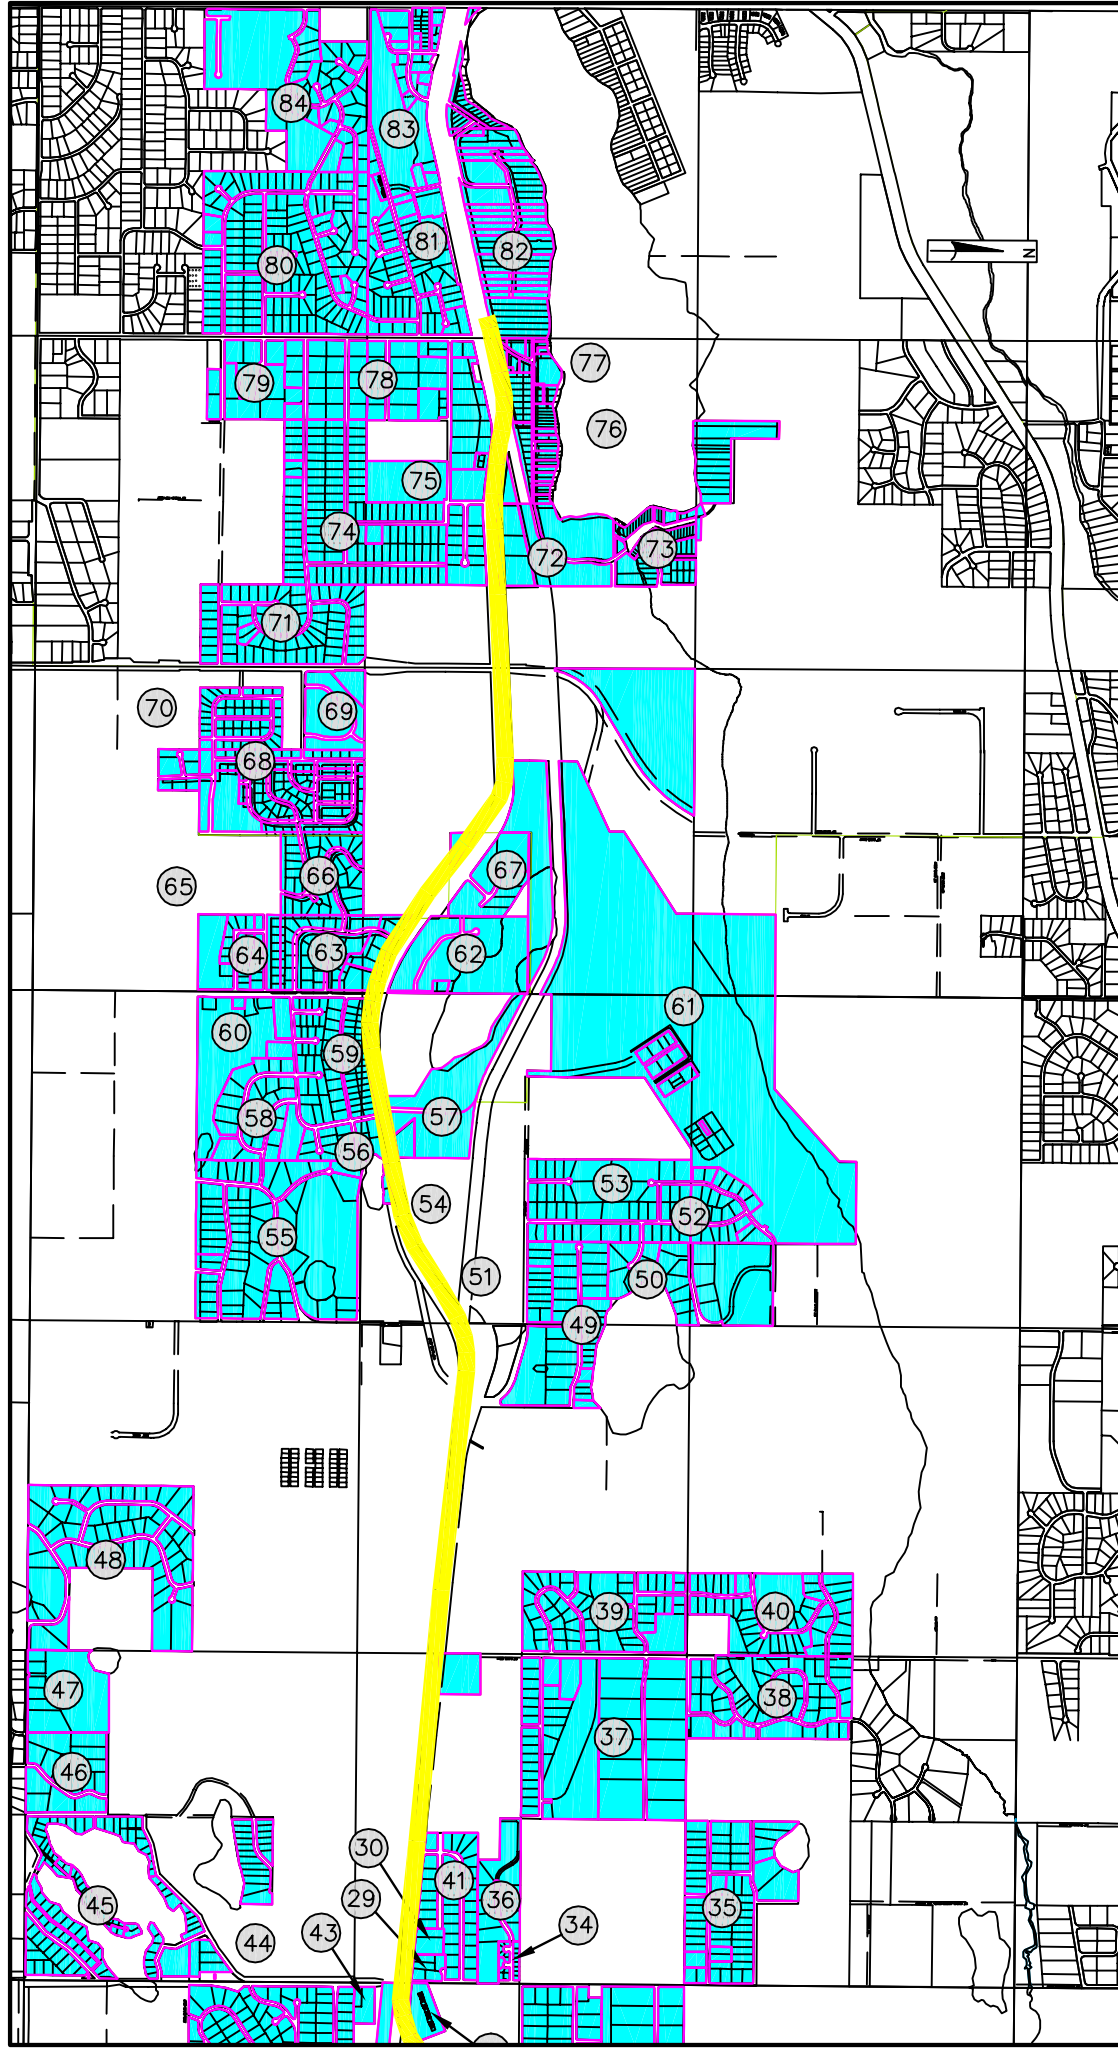

- ① CAPITAL CORRIDORS
- ② MEADOWVIEW
- ③ LITTLE MEADOW CREEK
- ④ FOREST LAKE
- ⑤ SHARIS ACRES
- ⑥ RUBY'S ESTATES
- ⑦ MYSTERY ALASKA
- ⑧ LINCOLN VILLAGE AIRPARK
- ⑨ CHERRY HILL
- ⑩ POLKA DOT ACRES
- ⑪ MEADOW CREEK
- ⑫ PETTIS ACRES
- ⑬ CHINOOK PARK
- ⑭ CORCORAN
- ⑮ HOUSTON BUSINESS PARK
- ⑯ LAKESIDE TERRACE
- ⑰ SCHEELE SOLID
- ⑱ COURE DE GRAS
- ⑲ NORTH SHORE
- ⑳ RUTTER
- ㉑ POTTER PLACE
- ㉒ BLAIR
- ㉓ BEHNKE
- ㉔ TRIANGLE
- ㉕ END OF THE RAINBOW
- ㉖ GINJEN
- ㉗ RAINBOW RIDGE
- ㉘ RAINBOW PARK ESTATES
- ㉙ RUNION
- ㉚ MILLER HEIGHTS
- ㉛ B&J RAINBOW CENTER
- ㉜ THE SAVANNA
- ㉝ RAINBOW HEIGHTS ESTATES
- ㉞ 49'ER
- ㉟ BRUNS PARK
- ㊱ LOST SPRING
- ㊲ AIRPLANE ACRES
- ㊳ BROOKRIDGE ESTATES
- ㊴ KRANBERRY HILLS
- ㊵ EYRIE HEIGHTS
- ㊶ FREEMAN ANTHONY
- ㊷ LEMON
- ㊸ CRAWFORD
- ㊹ PEPERA HEIGHTS
- ㊺ BIRDSSELL
- ㊻ CHAR-DEE

PARKS HIGHWAY MP 44-52
LUCUS RD TO BIG LAKE CUTOFF

- ④7 STAR LAKE
- ④8 RAINBOW EAST
- ④9 LAKE WALLACE
- ⑤0 EAU CLAIRE
- ⑤1 OAKLEY HEIGHTS
- ⑤2 SASKA'S MEADOWS
- ⑤3 DELTA HEIGHTS
- ⑤4 SITZE
- ⑤5 COUNTRY PLEASURE
- ⑤6 AMERICAN LEGION
- ⑤7 NAOMI
- ⑤8 SWISS CASTLE ESTATES III
- ⑤9 WASILLA WEST
- ⑥0 COOK'S CASTLE ESTATES
- ⑥1 NEW WASILLA AIRPORT
- ⑥2 JACOBSEN LAKE
- ⑥3 WEST COUNTRY ESTATES
- ⑥4 SWISS CASTLE ESTATES
- ⑥5 ARMSTRONG ESTATES
- ⑥6 WINTERGREEN ACRES
- ⑥7 McCALLISTER
- ⑥8 MISSION HILLS
- ⑥9 MEADOW RIDGE
- ⑦0 MANA NAEN
- ⑦1 NORTHERN CAPITOL HEIGHTS
- ⑦2 MOREHOUSE
- ⑦3 BUENA VISTA
- ⑦4 WASILLA ACRES
- ⑦5 WASILLA BIBLE CHURCH
- ⑦6 LAKE LUCILLE
- ⑦7 FREDERICKS
- ⑦8 WASILLA HEIGHTS
- ⑦9 DISCOVERY HILL
- ⑧0 WASILLA ESTATES
- ⑧1 WASILLA AIRPORT HEIGHTS
- ⑧2 SNIDER
- ⑧3 IDITAPARCEL
- ⑧4 SHADOWOOD VALLEY

**PARKS HIGHWAY MP 44-52
LUCUS RD TO BIG LAKE CUTOFF**